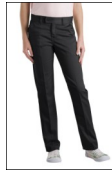

Item #	Available Sizes	Lot #	Out the Door Cost
8	Waist: 28 - 42	27-282	
8	Choose a Size	27-282	\$18.31

BCA Student Shirt (Short & Long Sleeve)

Style 1: Short Sleeve

#9-10. Available in Steel-Grey & Maroon.
- 4oz, 100% polyester

Style 2: Long Sleeve

#11-12. Please refer to colors available
- 5oz, 65/35 poly/cotton

Item #	Available Sizes	Lot #	Out the Door Cost
9	Kids/Youth XS - XL	Y540	\$25.00
10	JR/Adult XS - 4XL	K540	\$25.00
11*	Kids/Youth XS - XL	Y500LS	\$25.00
12**	JR/Adult XS - 4XL	K540LS	\$25.00

*Only available in Maroon color. ** Only available in Steel-Grey

Girl's Pants

For Grades K-12 PANTS: Slim Fit Straight Leg

7.75 oz. Twill, 98% Cotton, 2% Spandex
FlexWaist adjustable (4-6X & 7-20 only)
Button front closure
Resists wrinkles
Fade resistant