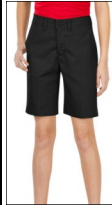

Item #	Available Sizes	Lot #	Out the Door Cost
8	Waist: 28 - 42	27-282	
8	Choose a Size	27-282	\$18.31

BCA Student Shirt (Short & Long Sleeve)

Style 1: Short Sleeve

#9-10. Available in Steel-Grey & Maroon.
- 4oz, 100% polyester

Style 2: Long Sleeve

#11-12. Please refer to colors available
- 5oz, 65/35 poly/cotton

Item #	Available Sizes	Lot #	Out the Door Cost
9	Kids/Youth XS - XL	Y540	\$25.00
10	JR/Adult XS - 4XL	K540	\$25.00
11*	Kids/Youth XS - XL	Y500LS	\$25.00
12**	JR/Adult XS - 4XL	K540LS	\$25.00

*Only available in Maroon color. ** Only available in Steel-Grey

Girl's Pants

For Grades K-12 PANTS: Slim Fit Straight Leg

7.75 oz. Twill, 98% Cotton, 2% Spandex
FlexWaist adjustable (4-6X & 7-20 only)
Button front closure
Resists wrinkles
Fade resistant

Item #	Available Sizes	Lot #	Out the Door Cost
13	Kids 4 - 6X	KP3319	\$18.31
14	Kids 7 - 20	KP5519	\$20.46
15	Juniors 0 - 21	KP7719	\$22.62

Girl's Shorts

For Grades K-12 SHORTS: Flat Front Slim Fit

7.25 oz. Mech Twill, 65% Polyester/35% Cotton
FlexWaist (except Juniors)
Easy care stain release
Resists wrinkles
Fade resistant